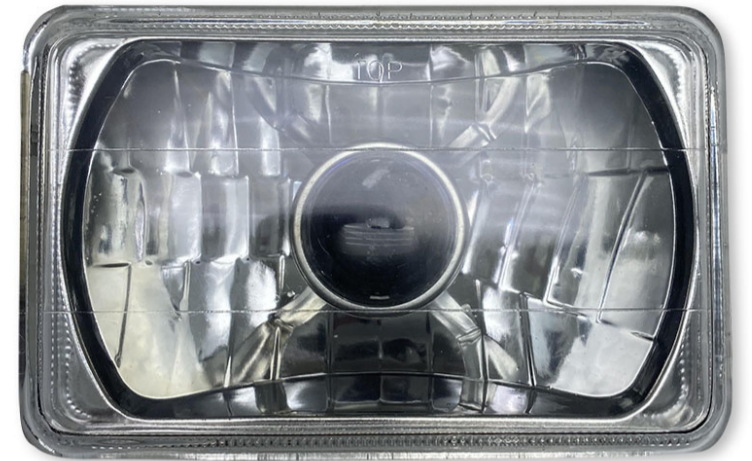

Product Information

4x6in Rectangle Diamond Cut Lens with Domed Center Projector allows you to convert your old lens to a shiny new lens for better light output and safer driving.

Est. Labor

Hours

Gross Weight

1.40

Width

6.00

Net Weight

1.40

Height

5.75

DIM Weight

1.55

Depth

6.25

Prop 65 WARNING: This product can expose you to chemicals, which are known to the State of California to cause cancer and birth defects or other reproductive harm. For more information go to www.P65Warnings.ca.gov

www.racesportinc.com